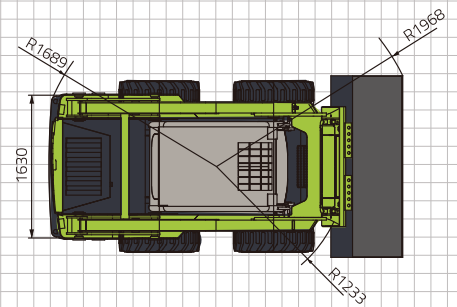

SKID STEER LOADER ZS085V

	Items	ZS085V
Working Performance	Operating Weight	2920 kg
	Rated Load	878 kg
	Standard Capacity	0.4 m³
	Max. Traveling Speed	11 km/h
	Boom Breakout Force	16.5 kN
	Bucket Breakout Force	18.5 kN
Engine	Manufacturer	XINCHAI
	Model	C490BPG
	Power	36.7 kW / 2500 rpm
	Displacement	2.67 L
	Emission Standard	EU Stage II
Dimensions	Length	3364 mm
	Width	1725 mm
	Height	1998 mm
	Turning Radius	1968 mm
	Wheelbase	1080 mm
	Tread Width	1630 mm
Operating Range	Max. Operating Altitude	3826 mm
	Dumping Height	2377 mm
	Dumping Reach	790 mm

ZOOMLION

Zoomlion Heavy Industry Science & Technology Co.,Ltd.

Add: No.361, South Yinpen Road, Changsha, Hunan Province, P.R.China 410013

Email: earthmoving@zoomlion.com

Copyright©2023 Zoomlion. All rights reserved. Reproduction and copying of any part of contents is not allowed for any purposes without Zoomlion's approval.