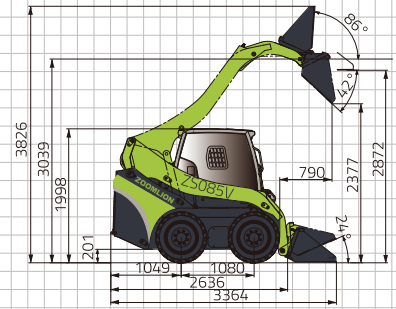

SKID STEER LOADER ZS085V

	Items	ZS085V
Working Performance	Operating Weight	2920 kg
	Rated Load	878 kg
	Standard Capacity	0.4 m³
	Max. Traveling Speed	11 km/h
	Boom Breakout Force	16.5 kN
	Bucket Breakout Force	18.5 kN
Engine	Manufacturer	XINCHAI
	Model	C490BPG
	Power	36.7 kW / 2500 rpm
	Displacement	2.67 L
	Emission Standard	EU Stage II
Dimensions	Length	3364 mm
	Width	1725 mm
	Height	1998 mm
	Turning Radius	1968 mm
	Wheelbase	1080 mm
	Tread Width	1630 mm
Operating Range	Max. Operating Altitude	3826 mm
	Dumping Height	2377 mm
	Dumping Reach	790 mm

ZOOMLION

Zoomlion Heavy Industry Science & Technology Co.,Ltd.

Add: No.361, South Yinpen Road, Changsha, Hunan Province, P.R.China 410013

Email: earthmoving@zoomlion.com

Copyright©2023 Zoomlion. All rights reserved. Reproduction and copying of any part of contents is not allowed for any purposes without Zoomlion's approval.